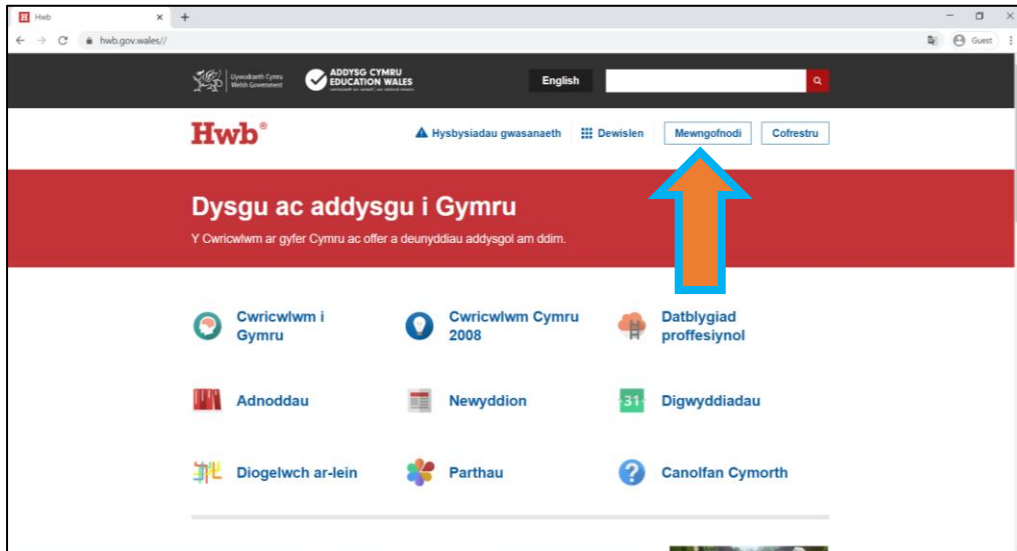

Logio i mewn i Hwb / Logging in to Hwb

1. Ewch i / Go to: <https://hwb.gov.wales/>

2. Cliciwch ar Mewngofnodi / Click Log in

3. Rhwch eich epost Hwb i mewn / Enter your Hwb email

Logio i mewn i Hwb / Logging in to Hwb