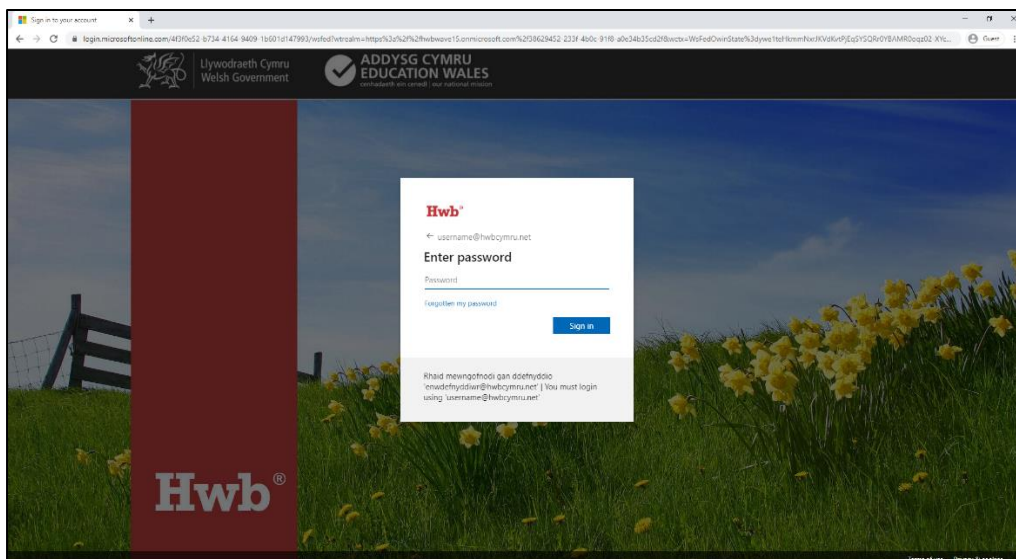

Logio i mewn i Hwb / Logging in to Hwb

4. Rhwch eich cyfrinair Hwb i mewn / Enter your Hwb password