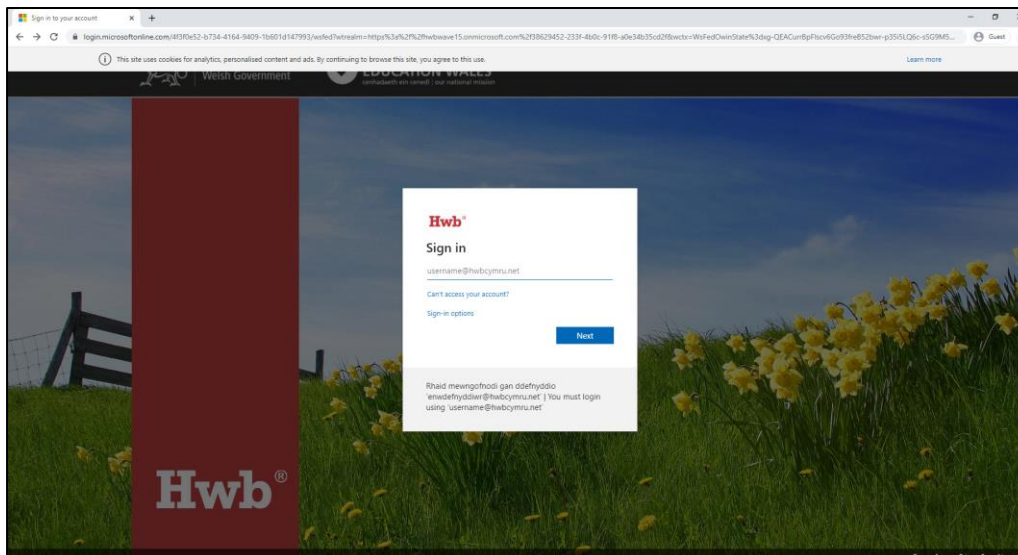

Logio i mewn i Hwb / Logging in to Hwb

1. Ewch i / Go to: <https://hwb.gov.wales/>

2. Cliciwch ar Mewngofnodi / Click Log in

3. Rhwch eich epost Hwb i mewn / Enter your Hwb email

Logio i mewn i Hwb / Logging in to Hwb