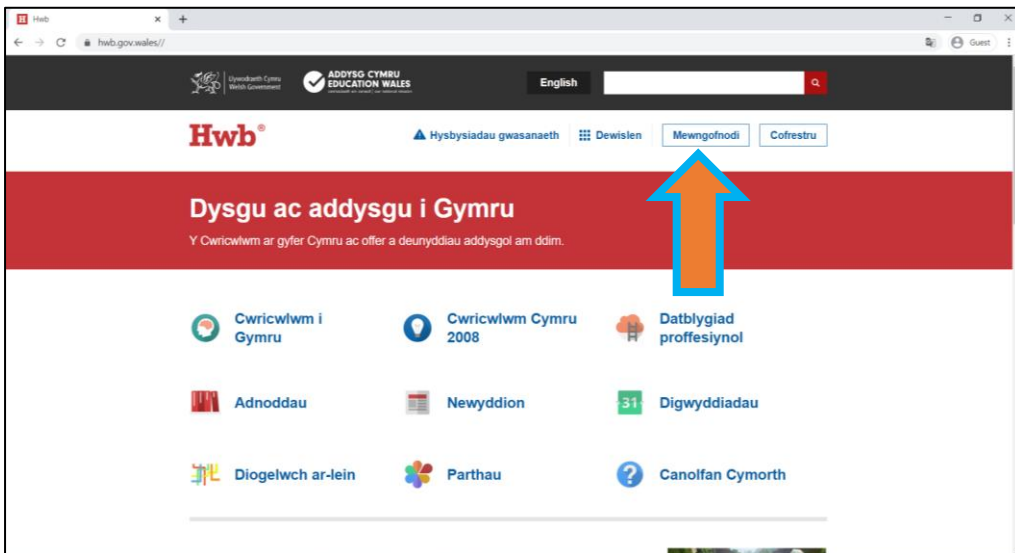

Logio i mewn i Hwb a Just2easy / Logging in to Hwb and Just2easy

1. Ewch i / Go to: <https://hwb.gov.wales/>

2. Cliciwch ar Mewngofnodi / Click Log in

3. Rhwch eich epost Hwb i mewn / Enter your Hwb email

Logio i mewn i Hwb a Just2easy / Logging in to Hwb and Just2easy

4. Rhwch eich cyfrinair Hwb i mewn / Enter your Hwb password

5. Rydych chi wedi llwyddo i logio i mewn i Hwb! / You've succeeded to log in to Hwb!