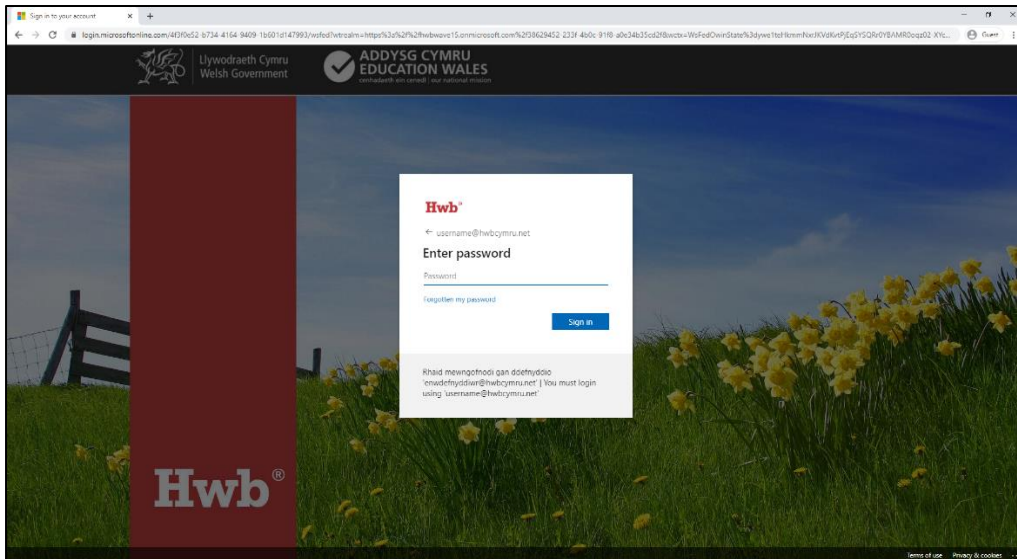

Logio i mewn i Hwb a Just2easy / Logging in to Hwb and Just2easy

1. Ewch i / Go to: <https://hwb.gov.wales/>

2. Cliciwch ar Mewngofnodi / Click Log in

3. Rhwch eich epost Hwb i mewn / Enter your Hwb email

Logio i mewn i Hwb a Just2easy / Logging in to Hwb and Just2easy

4. Rhwch eich cyfrinair Hwb i mewn / Enter your Hwb password

5. Rydych chi wedi llwyddo i logio i mewn i Hwb! / You've succeeded to log in to Hwb!